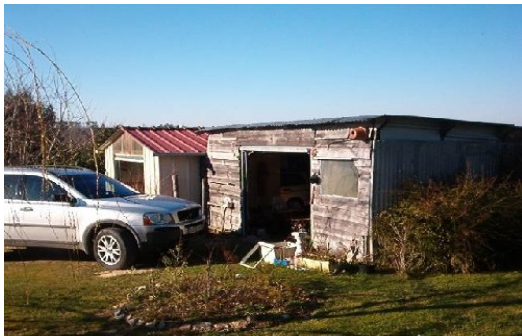

Small bungalow in the countryside

Information

Nearest Town: Brossac

Habitable: 65m²

Bedrooms: 1

Bathrooms: 1

Reception Rooms: 1

Land: 2250m²

80000€ *FAI*

Ref: a20715

Description

This small one bedroom bungalow offers around 65m² of habitable space.

The accommodation comprises a kitchen, living room, bedroom, bathroom and WC. There is a garage and large gardens of 2250m². The property is set in the countryside close to Brossac